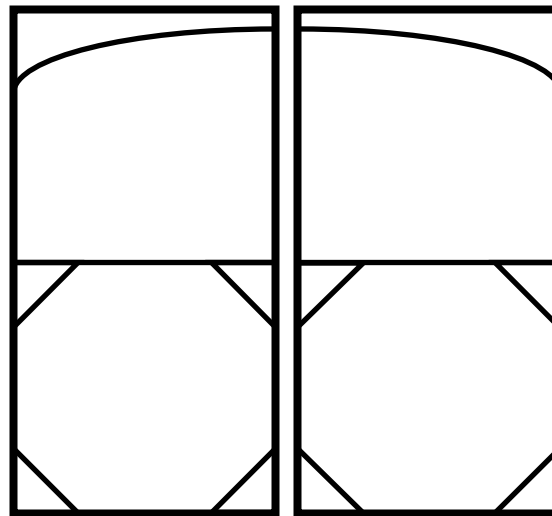

## Standard

45's on Bottoms only

45's on Bottoms and upper tops

45's Full tops and bottoms

**Available  
Sizes**

- 3ft Single
- 4ft Double
- 5ft Double
- 6ft Double
- 7ft Double
- 8ft Double

X's on Bottom only

X's on Bottom and  
45's on upper tops

X's on Tops and Bottoms

**Available  
Sizes**

- 3ft Single
- 4ft Double
- 5ft Double
- 6ft Double
- 7ft Double
- 8ft Double

Plain

Single X

45's on Bottoms and upper tops

**Available Sizes**

- 3ft Single
- 4ft Double
- 5ft Double
- 6ft Double
- 7ft Double
- 8ft Double

Plain Half Arch

45's on Bottoms only and Half Arch

X's on Bottoms with Half Arch

**Available Sizes**

- 4ft Double
- 5ft Double
- 6ft Double
- 7ft Double
- 8ft Double

**Available  
Sizes**

- 5ft 6 in
- Double
- 6ft Double
- 7ft Double
- 8ft Double

**Plain Wood Sash  
6 Lite Round Top**

**Wood Sash 6 Lite Round Top with 45's on bottom**

**Wood Sash 6 Lite Round Top with X's on Bottom**