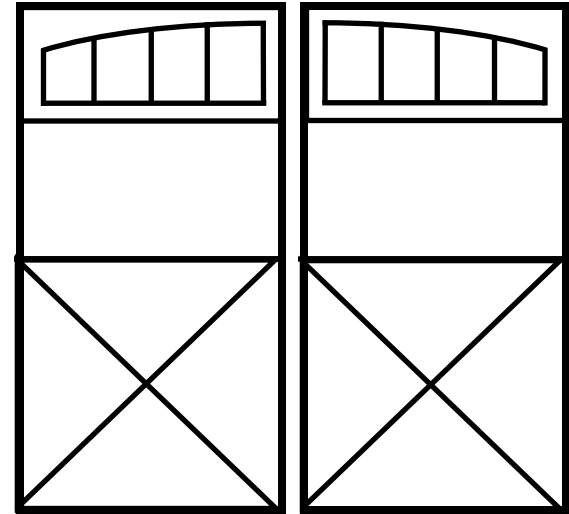

Plain Full Arch

45's on Bottoms only  
and Full arch

X's on Bottoms only  
and Full arch

**Available  
Sizes**

- 4ft Double
- 5ft Double
- 6ft Double
- 7ft Double
- 8ft Double

Plain Transom

Transom with 45's on bottom

Transom with X's on  
Bottom

**Available  
Sizes**

- 3ft Single
- 4ft Double
- 5ft Double
- 6ft Double
- 7ft Double
- 8ft Double

Plain Transom with  
Half Arch

Transom with Half  
Arch and 45's on  
bottom

Transom with Half  
Arch and X's on  
Bottom

Available  
Sizes

- 4ft Double
- 5ft Double
- 6ft Double
- 7ft Double
- 8ft Double

Plain Wood Sash  
6 Lite

Wood Sash 6 Lite  
with 45's on  
bottom

Wood Sash 6 Lite  
with X's on  
Bottom

Available  
Sizes

- 3ft Single
- 5ft 6 in  
Double
- 6ft Double
- 7ft Double
- 8ft Double

**Plain Wood Sash  
6 Lite Half Arch**

**Wood Sash 6 Lite Half Arch with 45's on bottom**

**Wood Sash 6 Lite Half Arch with X's on Bottom**