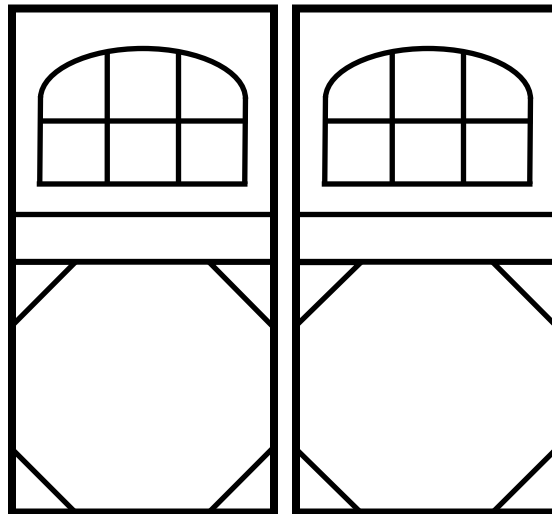

Transom with X's on  
Bottom

**Available  
Sizes**

- 3ft Single
- 4ft Double
- 5ft Double
- 6ft Double
- 7ft Double
- 8ft Double

Plain Transom with  
Half Arch

Transom with Half  
Arch and 45's on  
bottom

Transom with Half  
Arch and X's on  
Bottom

Available  
Sizes

- 4ft Double
- 5ft Double
- 6ft Double
- 7ft Double
- 8ft Double

Plain Wood Sash  
6 Lite

Wood Sash 6 Lite  
with 45's on  
bottom

Wood Sash 6 Lite  
with X's on  
Bottom

Available  
Sizes

- 3ft Single
- 5ft 6 in  
Double
- 6ft Double
- 7ft Double
- 8ft Double

**Plain Wood Sash  
6 Lite Half Arch**

**Wood Sash 6 Lite Half Arch with 45's on bottom**

**Wood Sash 6 Lite Half Arch with X's on Bottom**

**Available  
Sizes**

- 5ft 6 in
- Double
- 6ft Double
- 7ft Double
- 8ft Double

**Plain Wood Sash  
6 Lite Round Top**

**Wood Sash 6 Lite Round Top with 45's on bottom**

**Wood Sash 6 Lite Round Top with X's on Bottom**