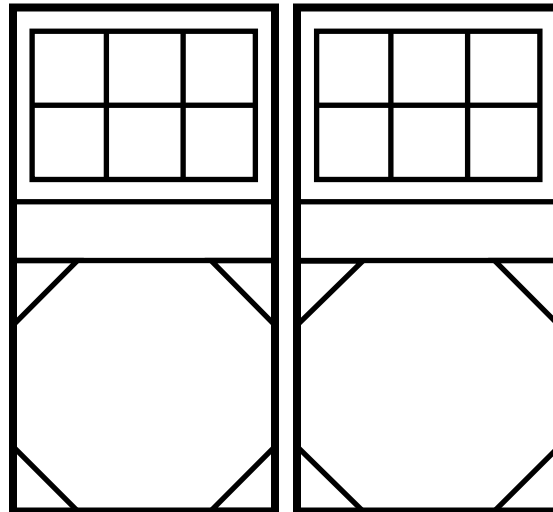

Transom with X's on  
Bottom

**Available  
Sizes**

- 3ft Single
- 4ft Double
- 5ft Double
- 6ft Double
- 7ft Double
- 8ft Double

Plain Transom with  
Half Arch

Transom with Half  
Arch and 45's on  
bottom

Transom with Half  
Arch and X's on  
Bottom

Available  
Sizes

- 4ft Double
- 5ft Double
- 6ft Double
- 7ft Double
- 8ft Double

Plain Wood Sash  
6 Lite

Wood Sash 6 Lite  
with 45's on  
bottom

Wood Sash 6 Lite  
with X's on  
Bottom

Available  
Sizes

- 3ft Single
- 5ft 6 in  
Double
- 6ft Double
- 7ft Double
- 8ft Double

**Plain Wood Sash  
6 Lite Half Arch**

**Wood Sash 6 Lite Half Arch with 45's on bottom**

**Wood Sash 6 Lite Half Arch with X's on Bottom**

**Available  
Sizes**

- 5ft 6 in
- Double
- 6ft Double
- 7ft Double
- 8ft Double

**Plain Wood Sash  
6 Lite Round Top**

**Wood Sash 6 Lite Round Top with 45's on bottom**

**Wood Sash 6 Lite Round Top with X's on Bottom**