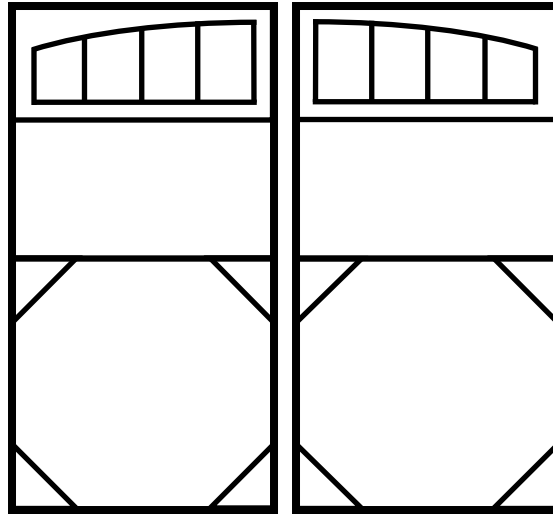

Transom with X's on  
Bottom

**Available  
Sizes**

- 3ft Single
- 4ft Double
- 5ft Double
- 6ft Double
- 7ft Double
- 8ft Double

Plain Transom with  
Half Arch

Transom with Half  
Arch and 45's on  
bottom

Transom with Half  
Arch and X's on  
Bottom

Available  
Sizes

- 4ft Double
- 5ft Double
- 6ft Double
- 7ft Double
- 8ft Double

Plain Wood Sash  
6 Lite

Wood Sash 6 Lite  
with 45's on  
bottom

Wood Sash 6 Lite  
with X's on  
Bottom

Available  
Sizes

- 3ft Single
- 5ft 6 in  
Double
- 6ft Double
- 7ft Double
- 8ft Double

**Plain Wood Sash  
6 Lite Half Arch**

**Wood Sash 6 Lite Half Arch with 45's on bottom**

**Wood Sash 6 Lite Half Arch with X's on Bottom**

**Available  
Sizes**

- 5ft 6 in
- Double
- 6ft Double
- 7ft Double
- 8ft Double

**Plain Wood Sash  
6 Lite Round Top**

**Wood Sash 6 Lite Round Top with 45's on bottom**

**Wood Sash 6 Lite Round Top with X's on Bottom**