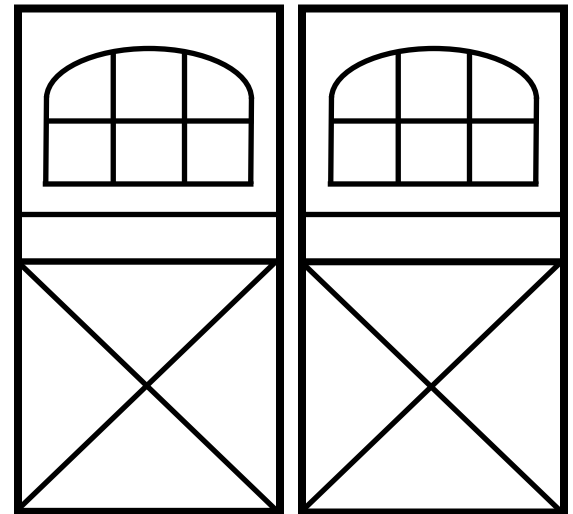

Transom with Half  
Arch and X's on  
Bottom

Available  
Sizes

- 4ft Double
- 5ft Double
- 6ft Double
- 7ft Double
- 8ft Double

Plain Wood Sash  
6 Lite

Wood Sash 6 Lite  
with 45's on  
bottom

Wood Sash 6 Lite  
with X's on  
Bottom

Available  
Sizes

- 3ft Single
- 5ft 6 in  
Double
- 6ft Double
- 7ft Double
- 8ft Double

**Plain Wood Sash  
6 Lite Half Arch**

**Wood Sash 6 Lite Half Arch with 45's on bottom**

**Wood Sash 6 Lite Half Arch with X's on Bottom**

**Available  
Sizes**

- 5ft 6 in
- Double
- 6ft Double
- 7ft Double
- 8ft Double

**Plain Wood Sash  
6 Lite Round Top**

**Wood Sash 6 Lite Round Top with 45's on bottom**

**Wood Sash 6 Lite Round Top with X's on Bottom**

**Available  
Sizes**

- 3ft Single
- 5ft 6 in
- Double
- 6ft Double
- 7ft Double
- 8ft Double