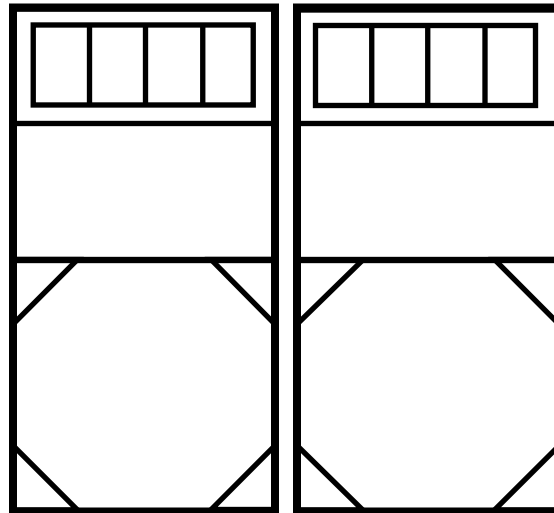

**Available Sizes**

- 3ft Single
- 4ft Double
- 5ft Double
- 6ft Double
- 7ft Double
- 8ft Double

Plain Half Arch

45's on Bottoms only and Half Arch

X's on Bottoms with Half Arch

**Available Sizes**

- 4ft Double
- 5ft Double
- 6ft Double
- 7ft Double
- 8ft Double

Plain Full Arch

45's on Bottoms only  
and Full arch

X's on Bottoms only  
and Full arch

**Available  
Sizes**

- 4ft Double
- 5ft Double
- 6ft Double
- 7ft Double
- 8ft Double

Plain Transom

Transom with 45's on bottom

Transom with X's on  
Bottom

**Available  
Sizes**

- 3ft Single
- 4ft Double
- 5ft Double
- 6ft Double
- 7ft Double
- 8ft Double

Plain Transom with  
Half Arch

Transom with Half  
Arch and 45's on  
bottom

Transom with Half  
Arch and X's on  
Bottom

Available  
Sizes

- 4ft Double
- 5ft Double
- 6ft Double
- 7ft Double
- 8ft Double

Plain Wood Sash  
6 Lite

Wood Sash 6 Lite  
with 45's on  
bottom

Wood Sash 6 Lite  
with X's on  
Bottom