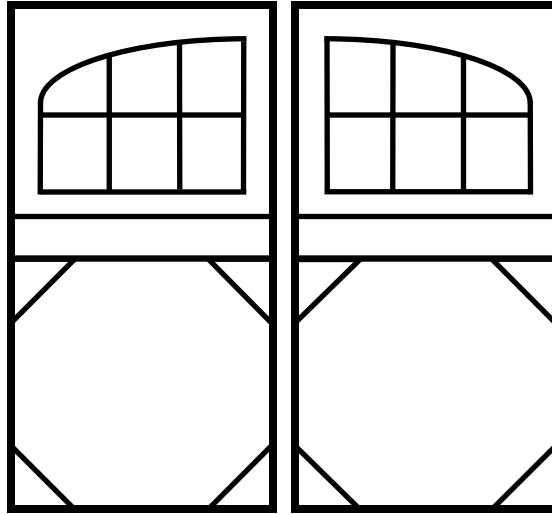

Transom with X's on  
Bottom

**Available  
Sizes**

- 3ft Single
- 4ft Double
- 5ft Double
- 6ft Double
- 7ft Double
- 8ft Double

Plain Transom with  
Half Arch

Transom with Half  
Arch and 45's on  
bottom

Transom with Half  
Arch and X's on  
Bottom

Available  
Sizes

- 4ft Double
- 5ft Double
- 6ft Double
- 7ft Double
- 8ft Double

Plain Wood Sash  
6 Lite

Wood Sash 6 Lite  
with 45's on  
bottom

Wood Sash 6 Lite  
with X's on  
Bottom

Available  
Sizes

- 3ft Single
- 5ft 6 in  
Double
- 6ft Double
- 7ft Double
- 8ft Double

**Plain Wood Sash  
6 Lite Half Arch**

**Wood Sash 6 Lite Half Arch with 45's on bottom**

**Wood Sash 6 Lite Half Arch with X's on Bottom**

**Available  
Sizes**

- 5ft 6 in
- Double
- 6ft Double
- 7ft Double
- 8ft Double

**Plain Wood Sash  
6 Lite Round Top**

**Wood Sash 6 Lite Round Top with 45's on bottom**

**Wood Sash 6 Lite Round Top with X's on Bottom**