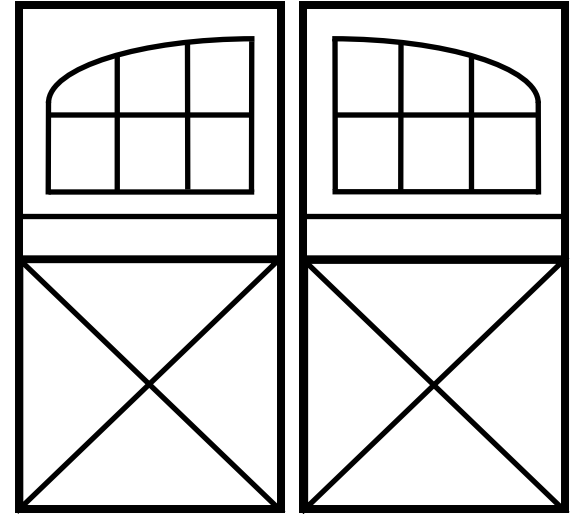

Transom with X's on  
Bottom

**Available  
Sizes**

- 3ft Single
- 4ft Double
- 5ft Double
- 6ft Double
- 7ft Double
- 8ft Double

Plain Transom with  
Half Arch

Transom with Half  
Arch and 45's on  
bottom

Transom with Half  
Arch and X's on  
Bottom

Available  
Sizes

- 4ft Double
- 5ft Double
- 6ft Double
- 7ft Double
- 8ft Double

Plain Wood Sash  
6 Lite

Wood Sash 6 Lite  
with 45's on  
bottom

Wood Sash 6 Lite  
with X's on  
Bottom

Available  
Sizes

- 3ft Single
- 5ft 6 in  
Double
- 6ft Double
- 7ft Double
- 8ft Double

**Plain Wood Sash  
6 Lite Half Arch**

**Wood Sash 6 Lite Half Arch with 45's on bottom**

**Wood Sash 6 Lite Half Arch with X's on Bottom**

**Available  
Sizes**

- 5ft 6 in
- Double
- 6ft Double
- 7ft Double
- 8ft Double

**Plain Wood Sash  
6 Lite Round Top**

**Wood Sash 6 Lite Round Top with 45's on bottom**

**Wood Sash 6 Lite Round Top with X's on Bottom**