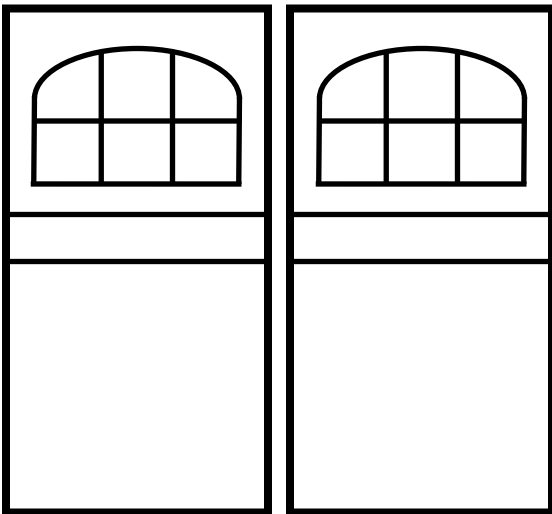

Transom with Half  
Arch and X's on  
Bottom

Available  
Sizes

- 4ft Double
- 5ft Double
- 6ft Double
- 7ft Double
- 8ft Double

Plain Wood Sash  
6 Lite

Wood Sash 6 Lite  
with 45's on  
bottom

Wood Sash 6 Lite  
with X's on  
Bottom

Available  
Sizes

- 3ft Single
- 5ft 6 in  
Double
- 6ft Double
- 7ft Double
- 8ft Double

**Plain Wood Sash  
6 Lite Half Arch**

**Wood Sash 6 Lite Half Arch with 45's on bottom**

**Wood Sash 6 Lite Half Arch with X's on Bottom**

**Available  
Sizes**

- 5ft 6 in
- Double
- 6ft Double
- 7ft Double
- 8ft Double

**Plain Wood Sash  
6 Lite Round Top**

**Wood Sash 6 Lite Round Top with 45's on bottom**

**Wood Sash 6 Lite Round Top with X's on Bottom**