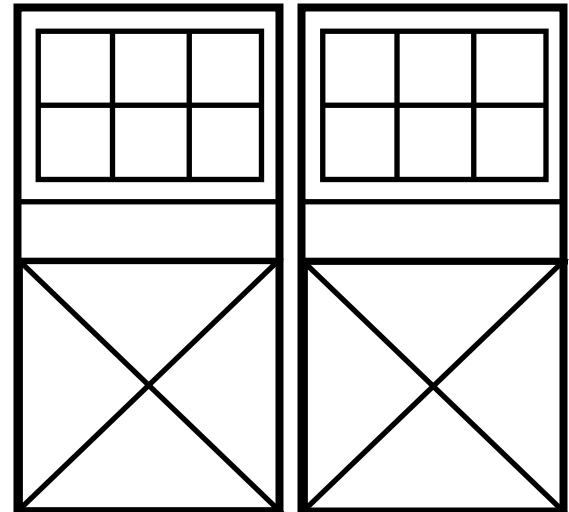

Transom with X's on  
Bottom

**Available  
Sizes**

- 3ft Single
- 4ft Double
- 5ft Double
- 6ft Double
- 7ft Double
- 8ft Double

Plain Transom with  
Half Arch

Transom with Half  
Arch and 45's on  
bottom

Transom with Half  
Arch and X's on  
Bottom

Available  
Sizes

- 4ft Double
- 5ft Double
- 6ft Double
- 7ft Double
- 8ft Double

Plain Wood Sash  
6 Lite

Wood Sash 6 Lite  
with 45's on  
bottom

Wood Sash 6 Lite  
with X's on  
Bottom

Available  
Sizes

- 3ft Single
- 5ft 6 in  
Double
- 6ft Double
- 7ft Double
- 8ft Double

**Plain Wood Sash  
6 Lite Half Arch**

**Wood Sash 6 Lite Half Arch with 45's on bottom**

**Wood Sash 6 Lite Half Arch with X's on Bottom**

**Available  
Sizes**

- 5ft 6 in
- Double
- 6ft Double
- 7ft Double
- 8ft Double

**Plain Wood Sash  
6 Lite Round Top**

**Wood Sash 6 Lite Round Top with 45's on bottom**

**Wood Sash 6 Lite Round Top with X's on Bottom**