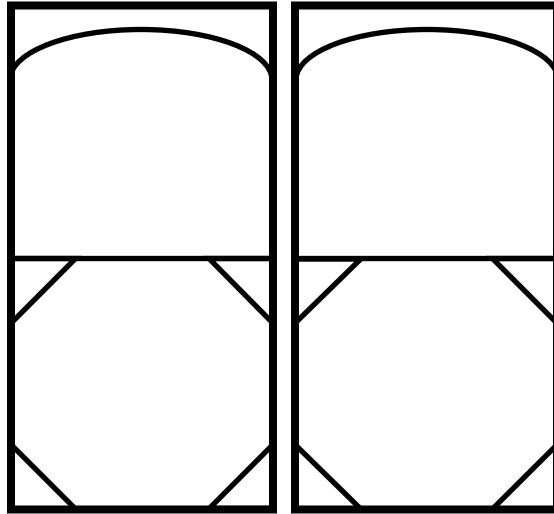

Transom with 45's on bottom

45's on Bottoms only
and Full arch