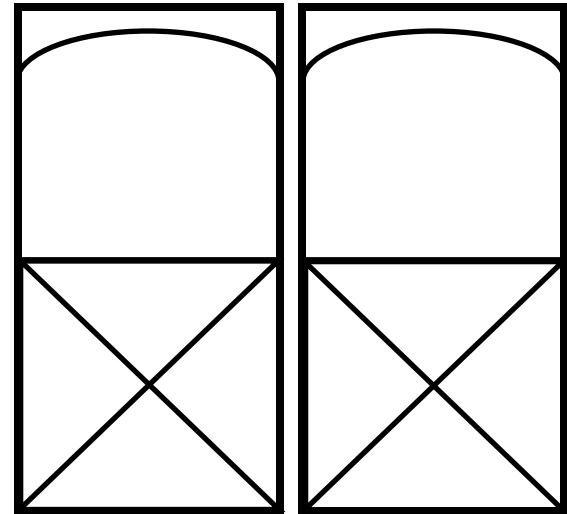

X's on Bottoms only
and Full arch

**Available
Sizes**

- 4ft Double
- 5ft Double
- 6ft Double
- 7ft Double
- 8ft Double