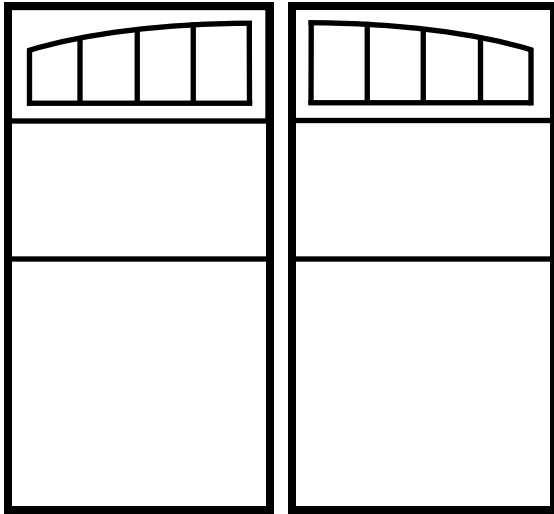

**Available Sizes**

- 3ft Single
- 4ft Double
- 5ft Double
- 6ft Double
- 7ft Double
- 8ft Double

Plain Half Arch

45's on Bottoms only and Half Arch

X's on Bottoms with Half Arch

**Available Sizes**

- 4ft Double
- 5ft Double
- 6ft Double
- 7ft Double
- 8ft Double

Plain Full Arch

45's on Bottoms only  
and Full arch

X's on Bottoms only  
and Full arch

**Available  
Sizes**

- 4ft Double
- 5ft Double
- 6ft Double
- 7ft Double
- 8ft Double

Plain Transom

Transom with 45's on bottom

Transom with X's on  
Bottom

**Available  
Sizes**

- 3ft Single
- 4ft Double
- 5ft Double
- 6ft Double
- 7ft Double
- 8ft Double

Plain Transom with  
Half Arch

Transom with Half  
Arch and 45's on  
bottom

Transom with Half  
Arch and X's on  
Bottom

Available  
Sizes

- 4ft Double
- 5ft Double
- 6ft Double
- 7ft Double
- 8ft Double

Plain Wood Sash  
6 Lite

Wood Sash 6 Lite  
with 45's on  
bottom

Wood Sash 6 Lite  
with X's on  
Bottom