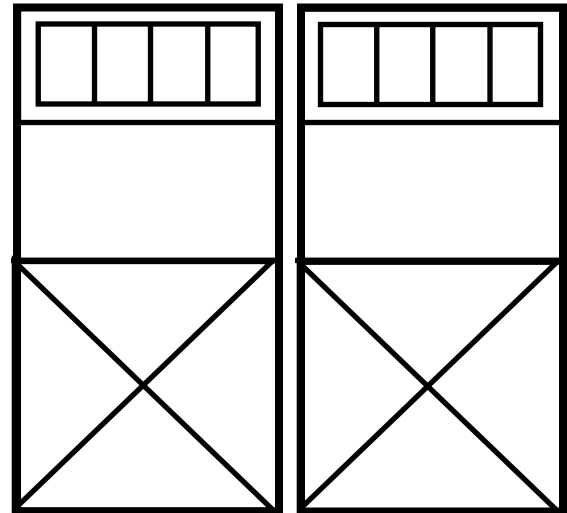

**Available Sizes**

- 3ft Single
- 4ft Double
- 5ft Double
- 6ft Double
- 7ft Double
- 8ft Double

Plain Half Arch

45's on Bottoms only and Half Arch

X's on Bottoms with Half Arch

**Available Sizes**

- 4ft Double
- 5ft Double
- 6ft Double
- 7ft Double
- 8ft Double

Plain Full Arch

45's on Bottoms only  
and Full arch

X's on Bottoms only  
and Full arch

**Available  
Sizes**

- 4ft Double
- 5ft Double
- 6ft Double
- 7ft Double
- 8ft Double

Plain Transom

Transom with 45's on bottom

Transom with X's on  
Bottom

**Available  
Sizes**

- 3ft Single
- 4ft Double
- 5ft Double
- 6ft Double
- 7ft Double
- 8ft Double

Plain Transom with  
Half Arch

Transom with Half  
Arch and 45's on  
bottom

Transom with Half  
Arch and X's on  
Bottom

Available  
Sizes

- 4ft Double
- 5ft Double
- 6ft Double
- 7ft Double
- 8ft Double

Plain Wood Sash  
6 Lite

Wood Sash 6 Lite  
with 45's on  
bottom

Wood Sash 6 Lite  
with X's on  
Bottom